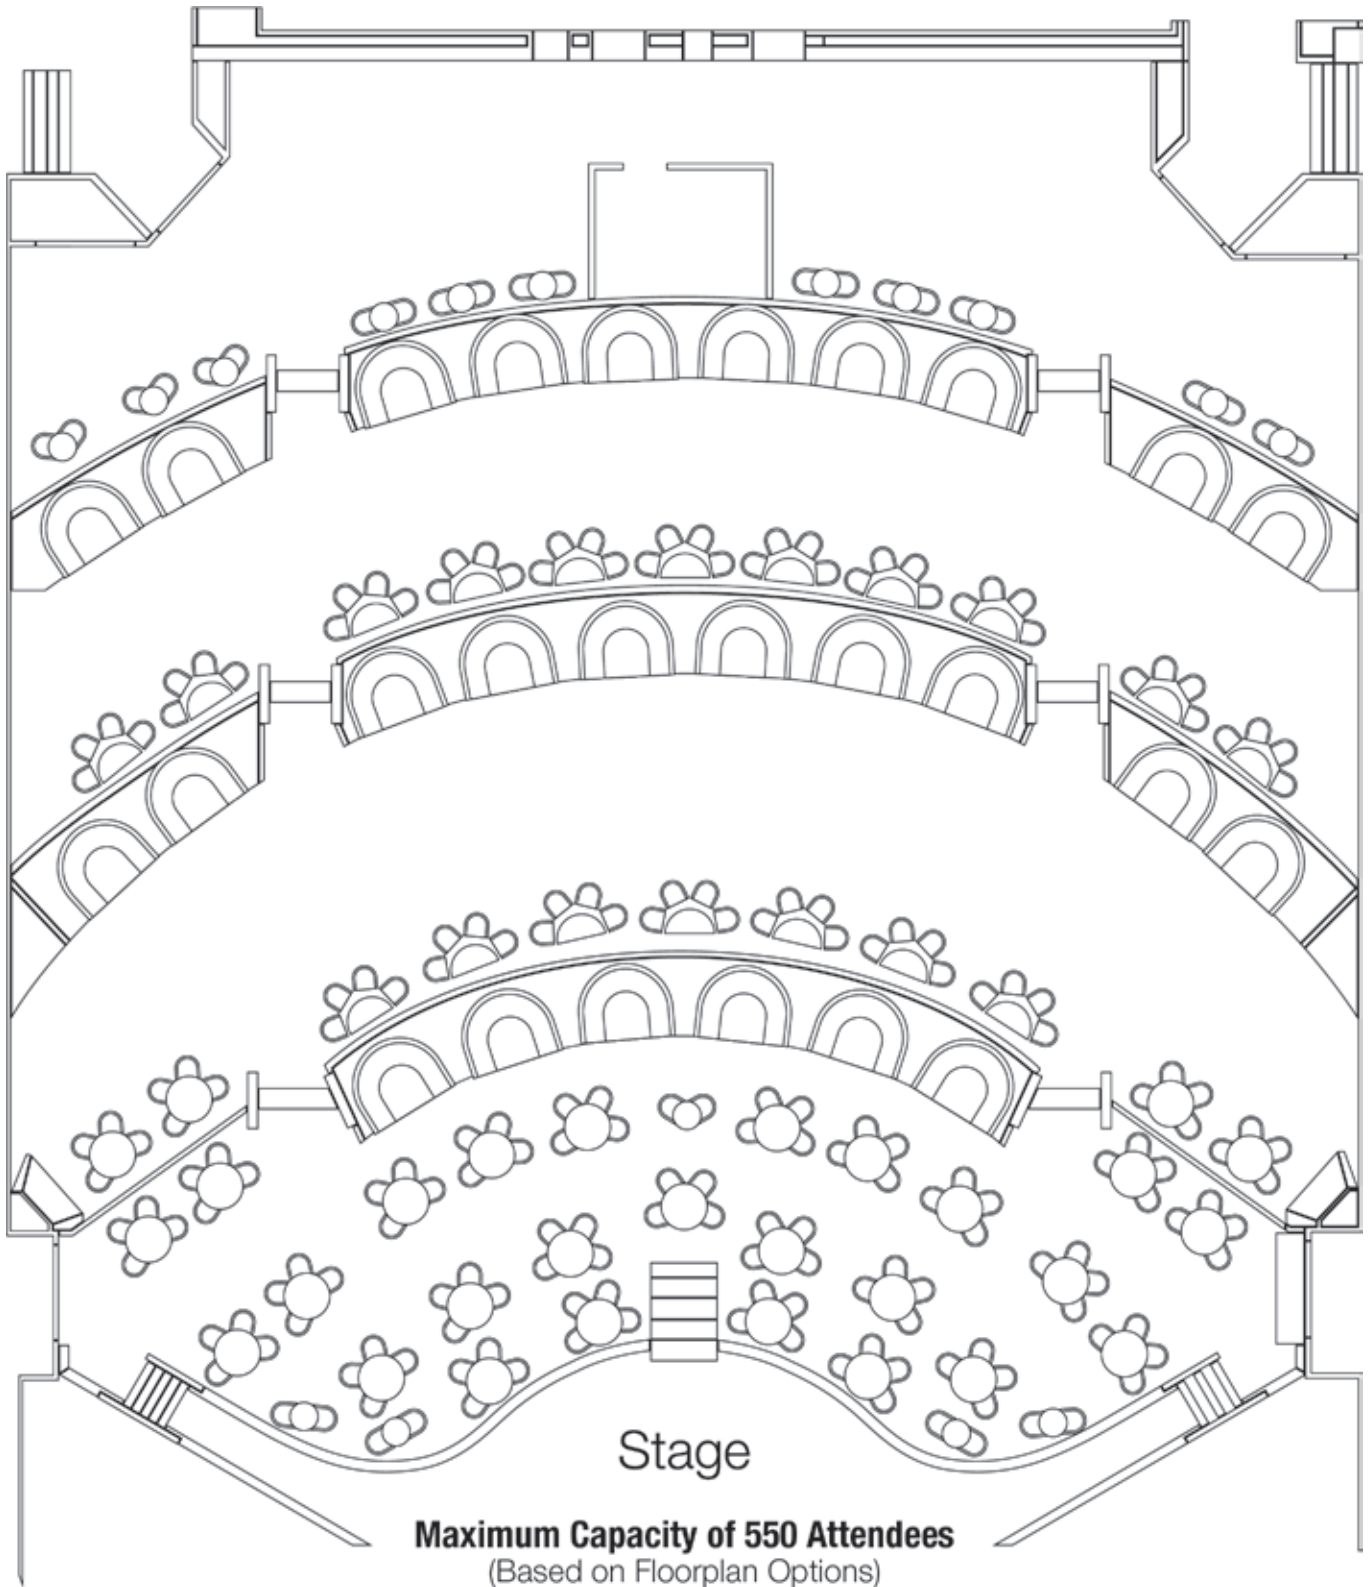

THE  
**STRAT**<sup>TM</sup>  
HOTEL ▪ CASINO ▪ TOWER

Meetings & Events

# The STRAT Theater

# Level 24

# Level 103 • Skypod

**Level 104 • Tower**