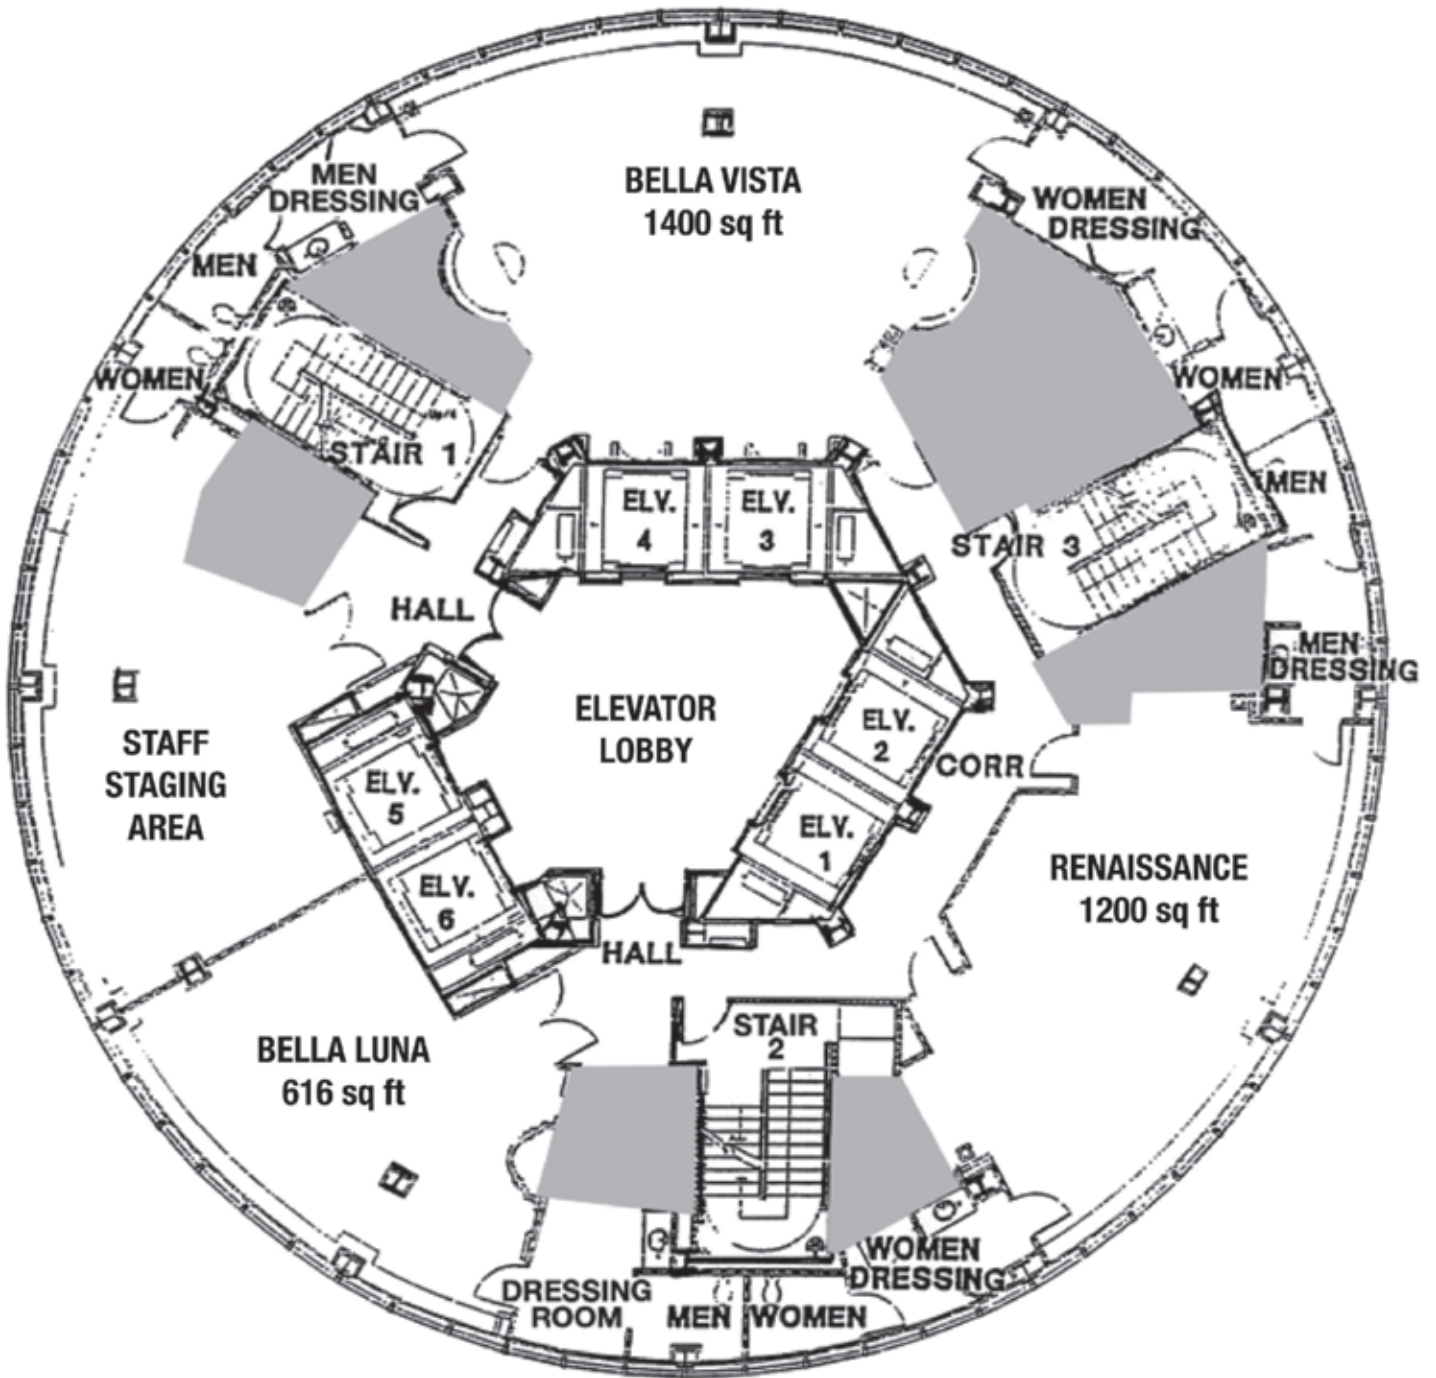

THE  
**STRAT**<sup>TM</sup>  
HOTEL ▪ CASINO ▪ TOWER

Meetings & Events

# The STRAT Theater

# Level 24

# Level 103 • Skypod

**Level 104 • Tower**